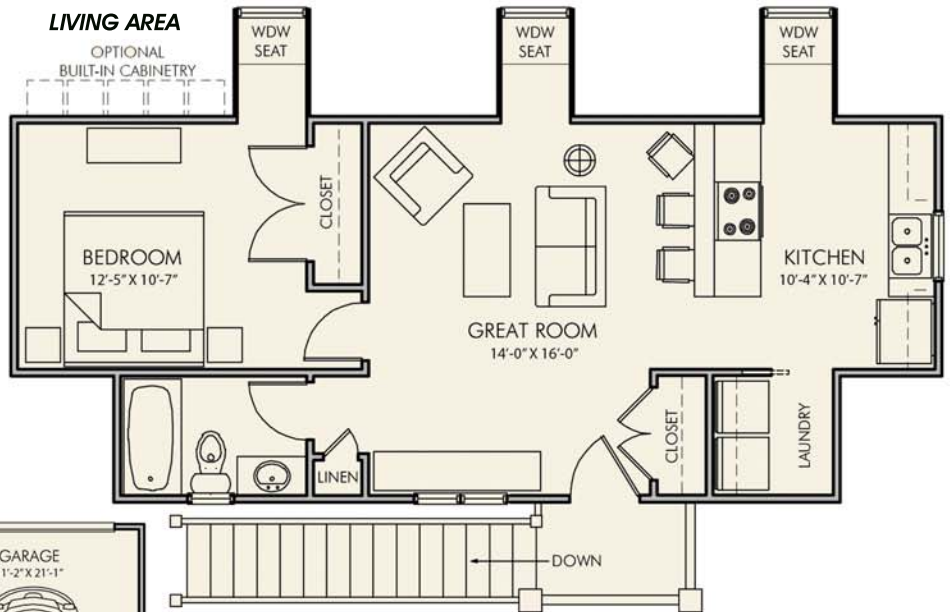

## THE LORIHURST

3-CAR GARAGE: 880 SQ FT

LIVING AREA: 660 SQ FT

TOTAL: 1,540 SQ FT

BEDROOMS: 1

BATHROOMS: 1

**GARAGE LEVEL (not to scale)**

Enjoy the open floor plan of this perfect English Carriage Home. It has everything one needs plus more. Plenty of windows make this a warm and wonderful place to entertain your friends or just cozy up with a good read. A perfect European-style kitchen with an eat-in bar opens into the great room. The laundry is tucked off from the kitchen and the generous sized bedroom and closet with optional built-in cabinetry creates lots of storage for you.