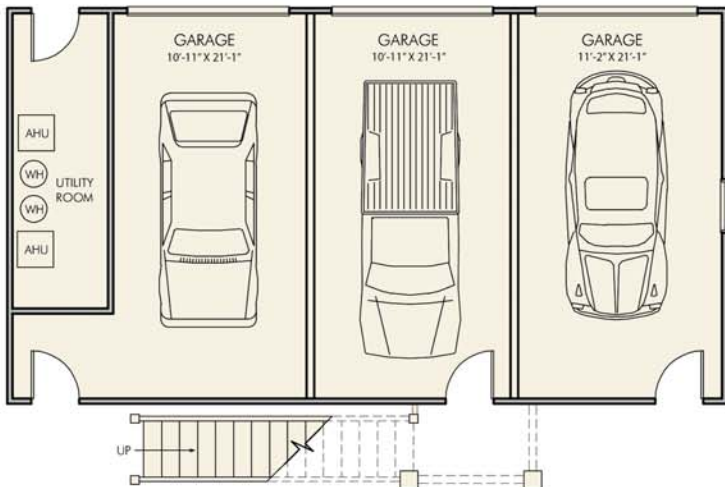

## THE LORIHURST

3-CAR GARAGE: 880 SQ FT

LIVING AREA: 660 SQ FT

TOTAL: 1,540 SQ FT

BEDROOMS: 1

BATHROOMS: 1

**GARAGE LEVEL (not to scale)**

Enjoy the open floor plan of this perfect English Carriage Home. It has everything one needs plus more. Plenty of windows make this a warm and wonderful place to entertain your friends or just cozy up with a good read. A perfect European-style kitchen with an eat-in bar opens into the great room. The laundry is tucked off from the kitchen and the generous sized bedroom and closet with optional built-in cabinetry creates lots of storage for you.